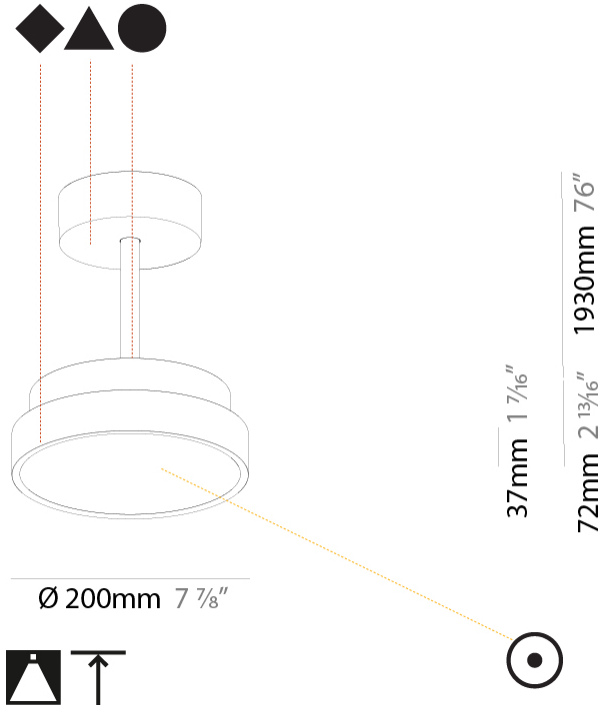

GENERAL

Series: Sign Diva Tube
Subseries: Sign Diva Tube
Brand: Prolicht
Division: Architectural
Mounting Type: Suspension
Mounting Location: Ceiling
Subcategory: Pendant

PHYSICAL

Shape: Round
Diameter (mm): 200
Diameter (in): 7 7/8
Height (mm): 72
Height (in): 2 13/16
Max. Overall Height (mm): 1972
Max. Overall Height (in): 77 5/8
Light Distribution: Direct
Weight (kg): 1.648
Weight (lbs): 3.633
Diffuser: PMMA - Opal / Micro-Prism / Sparkling Secret / Vintage Industrial
Fixture Finish: SSR / BKV / CWI / CRY / HAB / UFT / ITA / RUA / FTG / MYG / LOD / PUS / FRO / FUP / KIA / POP / BLS / SPG / MEY / GOH / GUM / CHC / COM / ABZ / JAG / OBR / MOS / ROR
Fixture Material: Extruded Aluminum / Steel

ELECTRICAL

Lamp Type: LED (Zhaga Standard)
Input Wattage (W): 10
Dimming: Tri-Mode (Non-Dimming and Phase Dimming (120Vac only) and 0-10V Dimming)
Driver Included: Yes
Driver Location: Integrated
Driver Type: Constant Current - Universal
Driver Class: Class 2
Input Voltage (V): 120 - 277
Constant Current (MA): 350

LED

Color Temperature (°K): 2700 / 3000 / 3500 / 4000
Max. Delivered Lumen (lm): 836 / 895 / 903 / 921
Nominal Lumen (lm): 1280 / 1370 / 1382 / 1410
CRI: >90 CRI
Lamp Life (hrs): 50000

OPTICAL

RATINGS AND CERTIFICATIONS

Certified By: Certified for North American Standards
IP rating: IP20