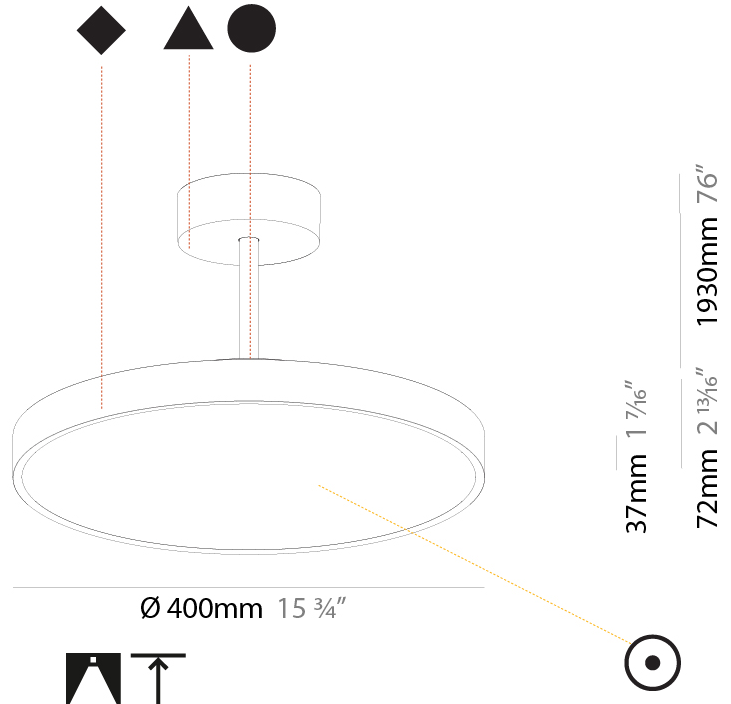

GENERAL

Series: Sign Diva Tube
Subseries: Sign Diva Tube
Brand: Prolicht
Division: Architectural
Mounting Type: Suspension
Mounting Location: Ceiling
Subcategory: Pendant

PHYSICAL

Shape: Round
Diameter (mm): 400
Diameter (in): 15 3/4
Height (mm): 72
Height (in): 2 13/16
Max. Overall Height (mm): 2002
Max. Overall Height (in): 78 13/16
Light Distribution: Direct
Weight (kg): 2.888
Weight (lbs): 6.366
Diffuser: PMMA - Opal / Micro-Prism / Sparkling Secret / Vintage Industrial
Fixture Finish: SSR / BKV / CWI / CRY / HAB / UFT / ITA / RUA / FTG / MYG / LOD / PUS / FRO / FUP / KIA / POP / BLS / SPG / MEY / GOH / GUM / CHC / COM / ABZ / JAG / OBR / MOS / ROR
Fixture Material: Extruded Aluminum / Steel

ELECTRICAL

Lamp Type: LED (Zhaga Standard)
Input Wattage (W): 17
Total Output Wattage (W): 16
Dimming: Tri-Mode (Non-Dimming and Phase Dimming (120Vac only) and 0-10V Dimming)
Driver Included: Yes
Driver Location: Integrated
Driver Type: Constant Current - Universal
Driver Class: Class 2
Input Voltage (V): 120 - 277
Constant Current (mA): 500

LED

Color Temperature (*K): 2700 / 3000 / 3500 / 4000
Max. Delivered Lumen (lm): 1807 / 1943 / 1951 / 1991
Nominal Lumen (lm): 2250 / 2450 / 2430 / 2480
CRI: >90 CRI
Lamp Life (hrs): 50000

OPTICAL

RATINGS AND CERTIFICATIONS

Certified By: Certified for North American Standards
IP rating: IP20